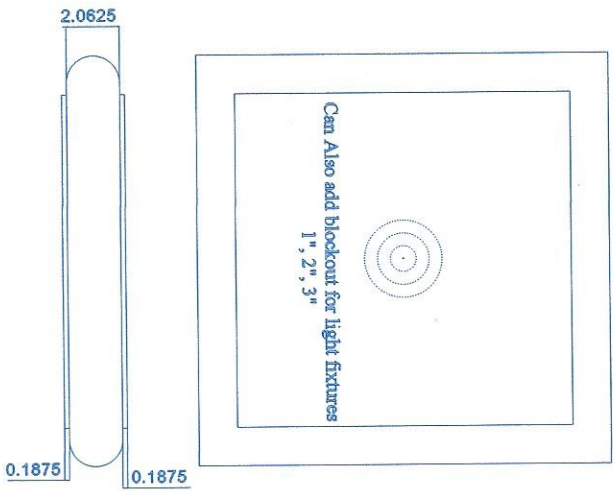

# Mesa Style Pilaster Cap

By

Han-Crete Products, Inc.

2010 S. Cucamonga Ave. Ontario, CA. 91761  
(909) 947 1543 Fax (909) 947 9743

It may Also be Special Ordered in any Standard or Premium Color  
from Davis Colors and May Also  
be ordered in a Custom Light Washed Finish.

Available in Squared or rectangular dimensions of:  
16", 18", 19", 20", 21", 22", 24", 26", 28"

Available with or without bottom tile lip.