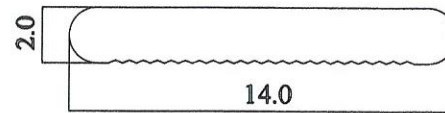

Double Bullnose Coping
By
Han-Crete Products, Inc.

2010 S. Cucamonga Ave. Ontario, CA. 91761
(909) 947 1543 Fax (909) 947 9743

Available with or without 1/2" reveal