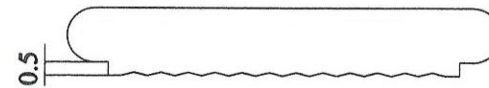

Double Bullnose Coping
By
Han-Crete Products, Inc.

2010 S. Cucamonga Ave. Ontario, CA. 91761
(909) 947 1543 Fax (909) 947 9743

Available with or without 1/2" reveal