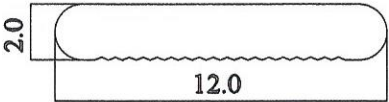

# Double Bullnose Coping

By

Han-Crete Products, Inc.

2010 S. Cucamonga Ave. Ontario, CA. 91761  
(909) 947 1543 Fax (909) 947 9743

Available with or without 1/2" reveal